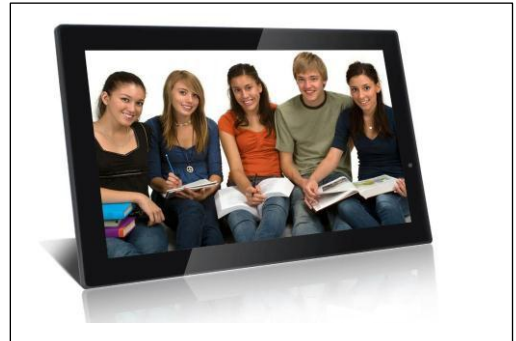

# POS-Media-Display UV-215-SHE-HD-PL

Built-in HD Media Player

POS-Media-Display UV-215-SHE-HD-PL, features 21,5" LED Display with built-in Full-HD media player and stereo speakers. Media files are stored and played back from a plug-and-play SD card, and updated automatically through a USB key. With a front plastic glass protection, POS-Media-Display UV-215-SHE-HD-PL is an ideal solution for indoor self-edge/wall-hanging advertising.

Cabinet	
Case Material	Plastic case
Case Color	Standard color: black or white
Front protection	Plastic glass

LED panel specifications	
Screen Size	21,5"
Brand	different
Active Area	476.64(H) x 268.11(V)
Resolution	1920 x 1080
Pixel pitch	0.2485(H) x 0.2485(V)
Brightness	250cd/m <sup>2</sup>
Contrast Ratio	(1000:1)
Aspect Ratio	(16:9)
Viewing Angle	85/85/80/80 (L/R/U/D)