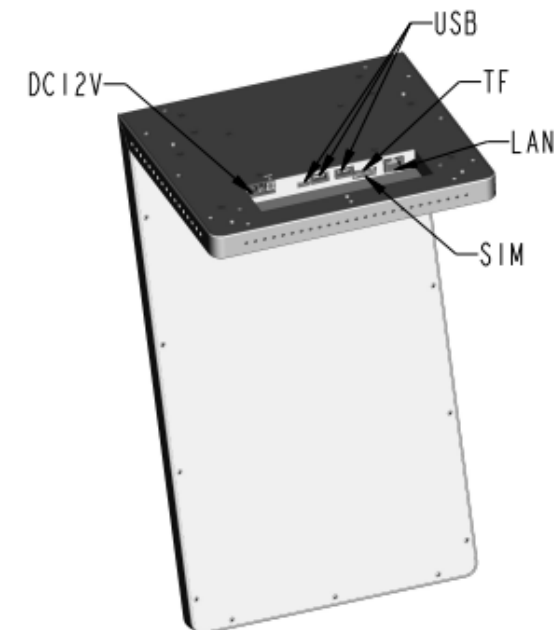

# POS-Counter-Tablet: C-POSTAB UV-156

## Data Sheet 15,6 inch:

Model	<b>C-POSTAB UV-156</b>
<b>Panel</b>	
Screen Size	15,6 inch
Touch panel type	projected capacitive touch
Resolution (Aspect ratio)	1920 x 1080 (16:9)
Brightness (Contrast ratio)	220cd/m <sup>2</sup> (800:1)
Viewing Angle	85/85/85/85(L/R/U/D)
Operation Temp	0 – 50°C
<b>Hardware &amp; OS</b>	
CPU	Rockchip RK3288
Main Frequency	Cortex A17 Quad-Core, 1.8GHz
GPU	Quad-core, Mali-T764
RAM	DDR3 2GB
Flash	NAND 8GB
OS Google	Android 5.1
I/O ports	1 x RJ45, 2 x USB port, 1 x TF card slot, 1 x mini USB port
Built-in stereo speakers	2 x 2W
Memory card	TF card (optional)
<b>Media support</b>	
Video (incl. max. resolution, max. bitrate)	H.264, VP8, RV, WMV, AVS, MPEG4, H.263, etc.
Image (incl. max. resolution, max. bitrate)	JPG, PNG etc.
Audio (incl. max. bitrate)	MP3, WMA, WAV, AAC, MP2 etc.
<b>Connectivity</b>	
Wired & WiFi	RJ45 / WiFi 2.4GHz built-in
Bluetooth	Optional
<b>General information</b>	
Case material and color	Aluminum & steelmetal, silver
Power	12VDC/2A
Dimension (W x H x D)	429 x 250 x 21 mm
Weight kg	3,3
<b>Special functions</b>	
USB auto content update	Available
Auto run default APK	Available
Auto run defined web page	Available

# C-POSTAB UV-156 - Drawing